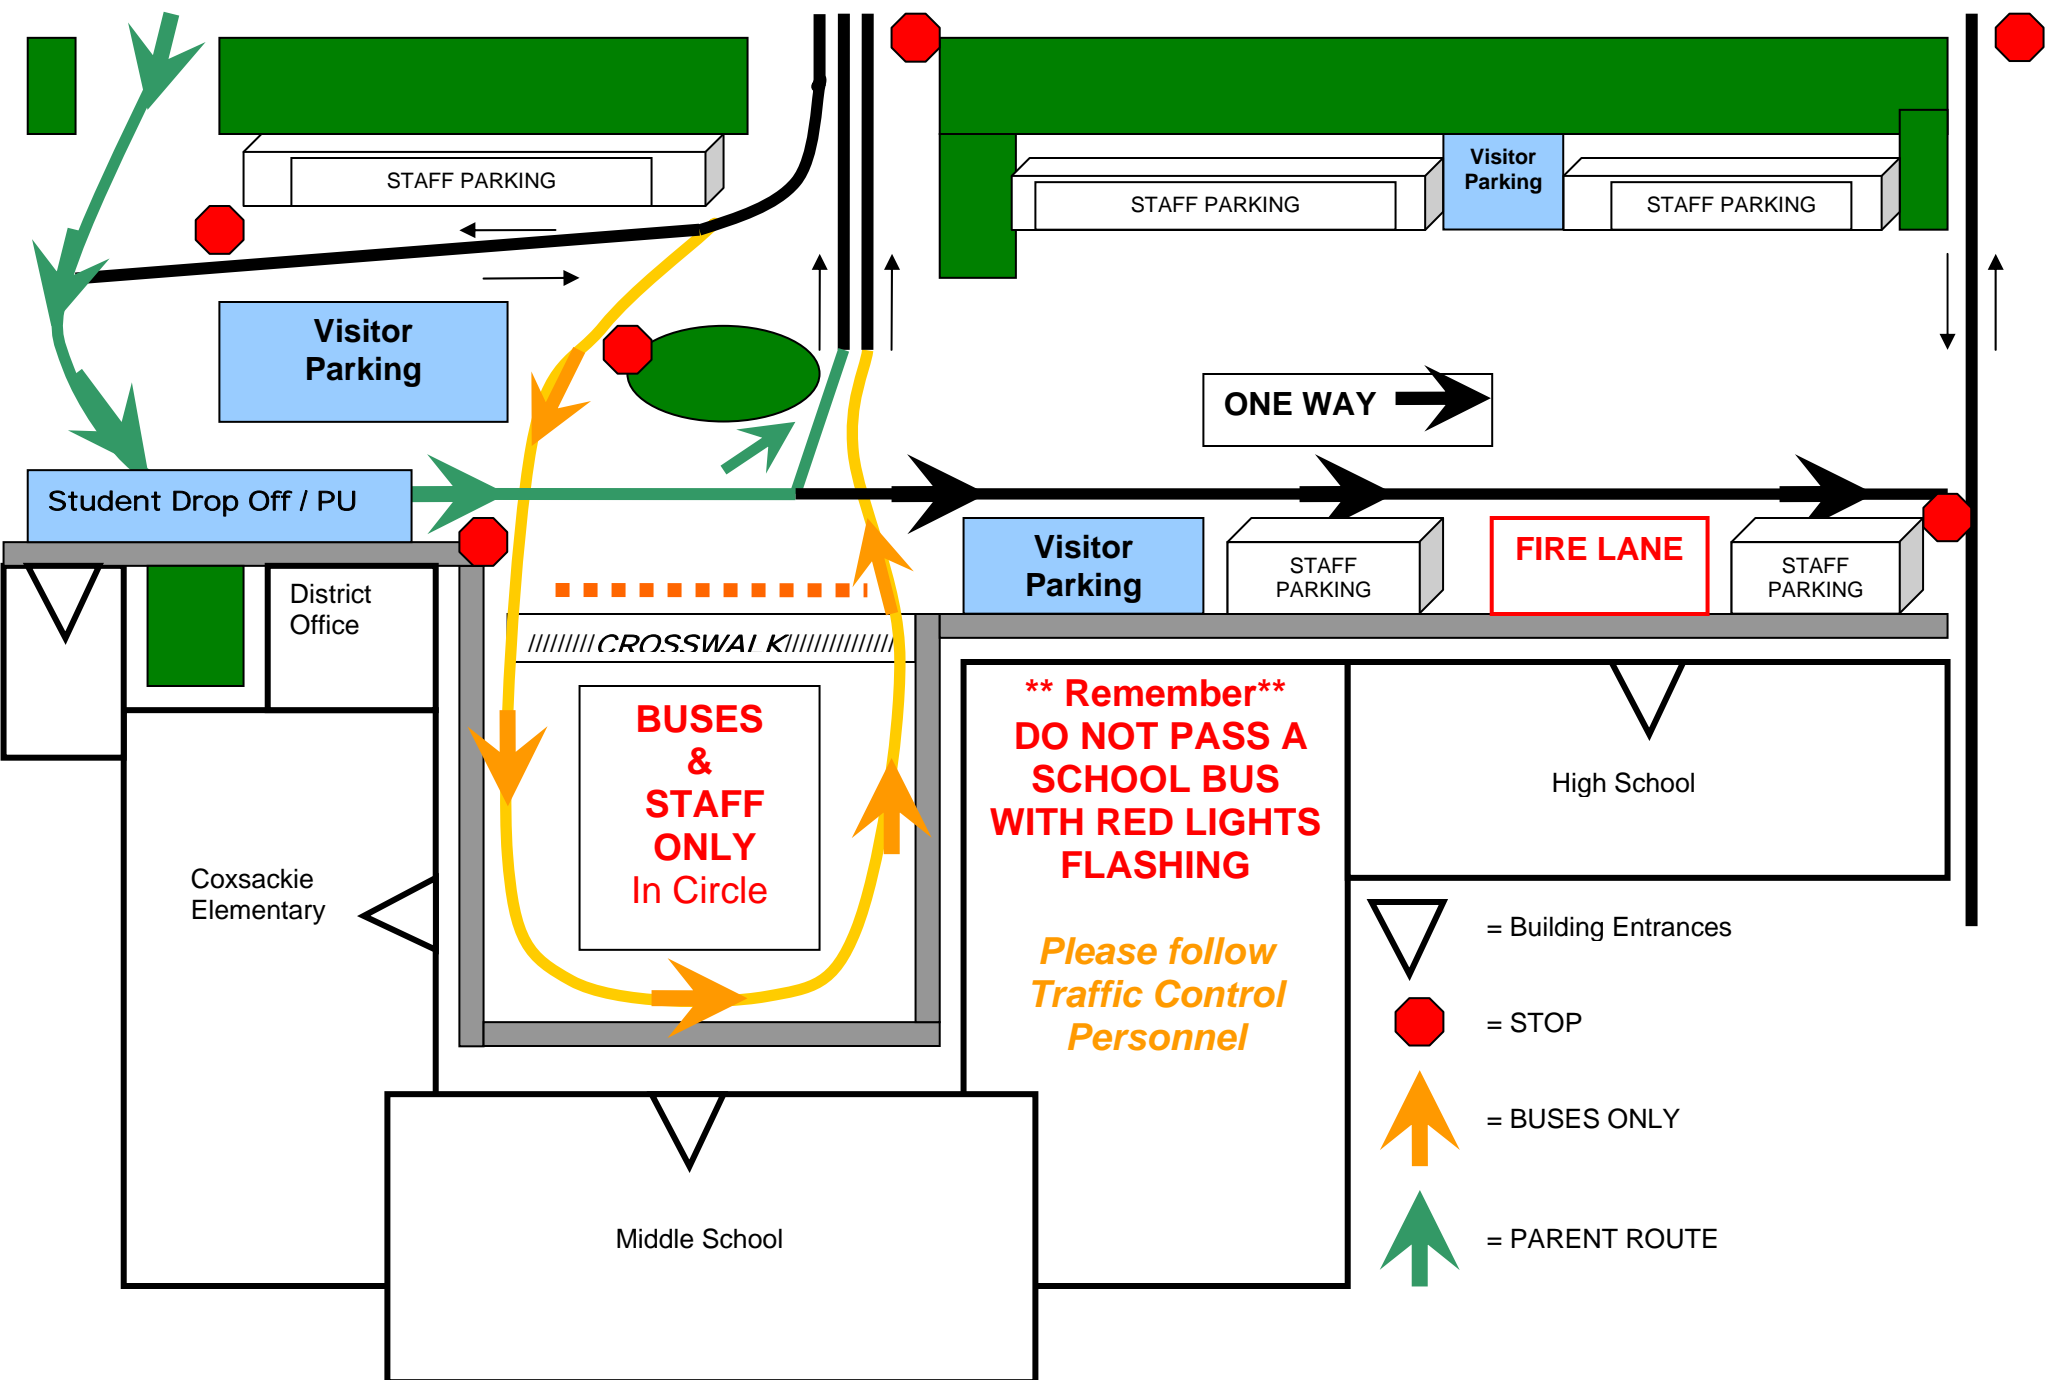

PARENT ENTRANCE

SUNSET BLVD

**** Remember**
DO NOT PASS A
SCHOOL BUS
WITH RED LIGHTS
FLASHING**

*Please follow
Traffic Control
Personnel*

-  = Building Entrances
-  = STOP
-  = BUSES ONLY
-  = PARENT ROUTE

The Safety of our children is our first priority. Please follow our campus traffic plan and keep our children safe.

If you are dropping off your child please use the entrance on the East end of our campus  off Sunset Blvd.. Drop off and pick up your child at the curb by the District office.

The *loop* is for staff parking and *BUSES ONLY* . Please stay out of the bus loop. *Remember you cannot pass a School Bus with it's Red Lights Flashing.*****

Please follow the direction of our traffic control staff as they assist you in navigating our campus.

Always Watch for Children Walking and Crossing!